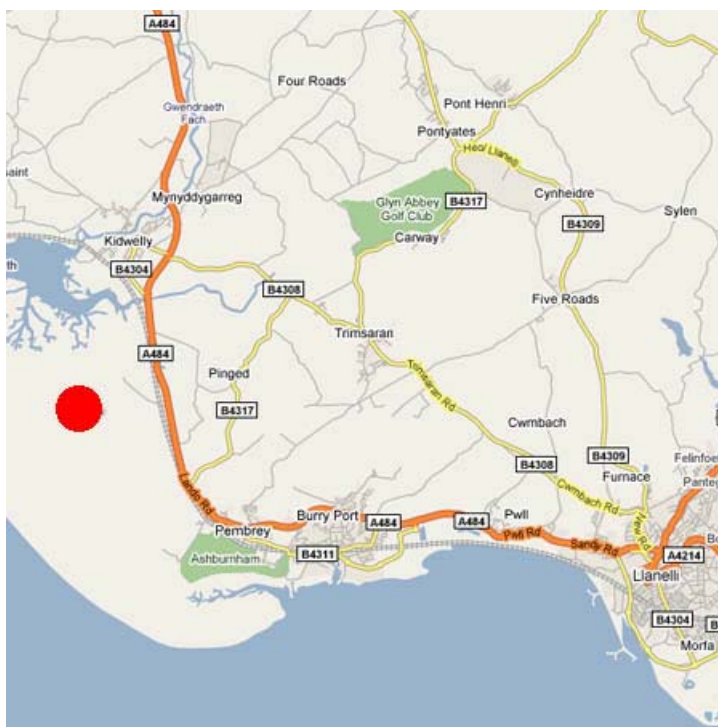

Directions and Accommodation Information

Pembrey Race Circuit

Pembrey Circuit
Llanelli
Carmarthenshire
Wales
SA16 0HZ

Emergency Number: n/a

Location / Directions:

Ten miles from J48 of M4

Leave M4 at Junction 48 towards Llanelli

Follow A484 through Burry Port looking out for brown chequered signposts to Pembrey Race Circuit

Local Accommodation:

Ashburnham Hotel,
Ashburnham Road,
Pembrey,
Carmarthenshire
01554 834343

Diplomat Hotel,
Felinfoel,
Llanelli
01554 756156